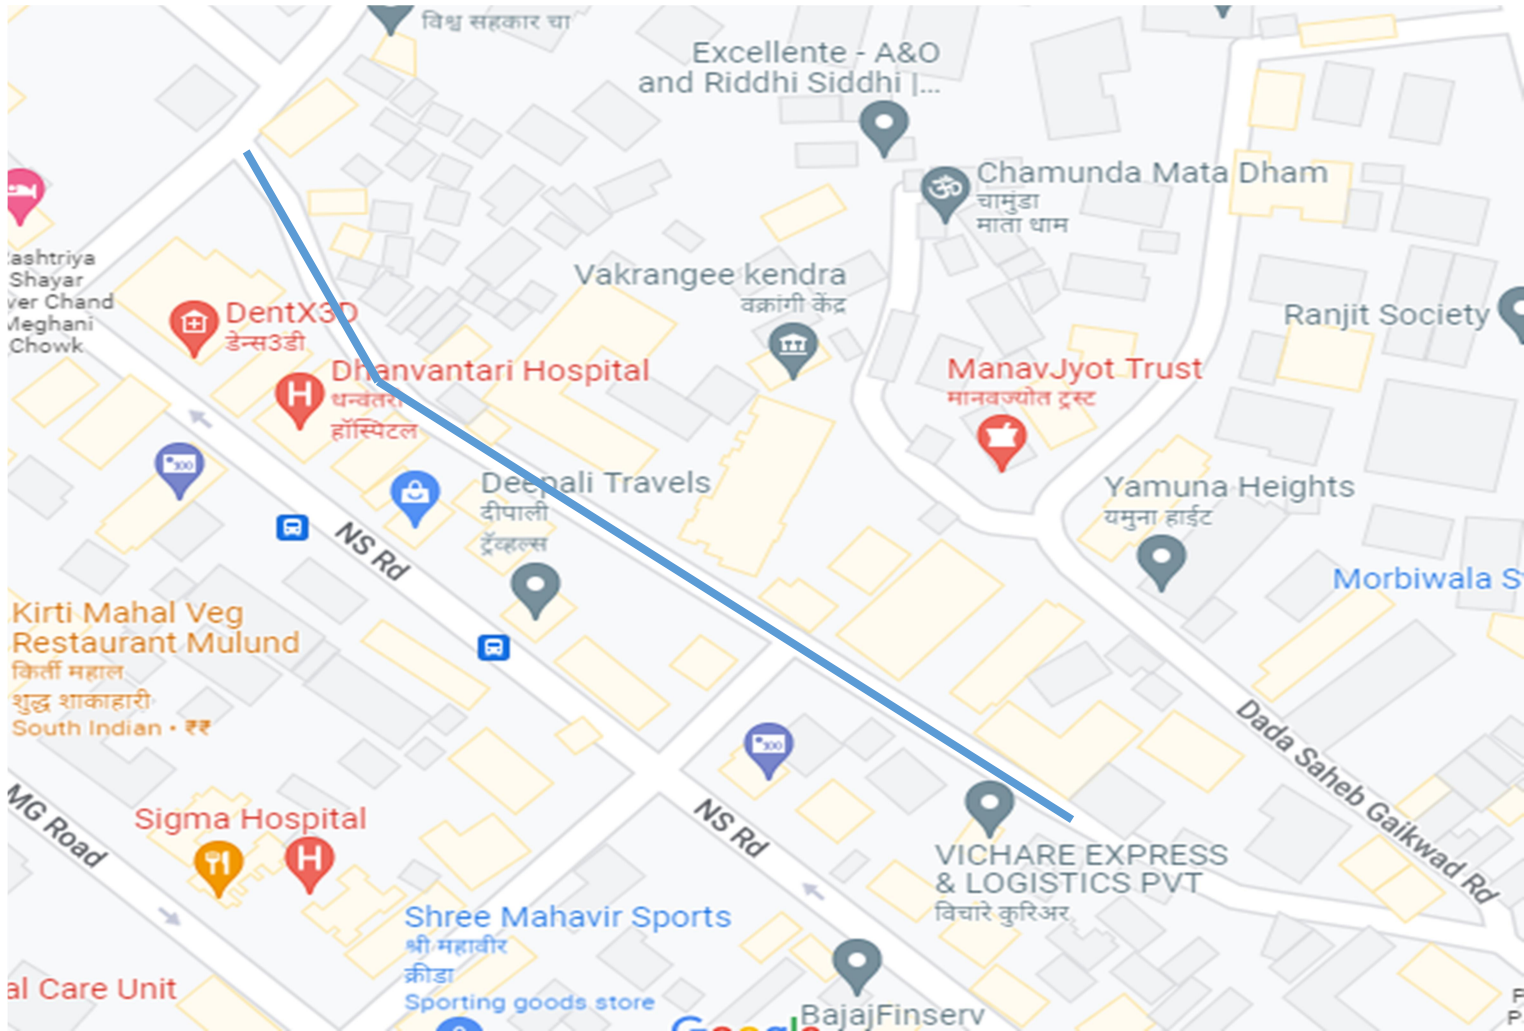

**KASTURBA ROAD (FROM ICCHAPURTI MANDIR TO RHB ROAD)**

**VEER SAMBHAJI NAGAR ROAD (FROM LBS ROAD TO DEAD END)**

**MANIKLAL ASTIK ROAD (FROM D.D.U. ROAD TO S. N. ROAD)**

**NAHUR GAON ROAD (FROM J. N. ROAD TO HANUMAN TEMPLE)**

**INDIRA NAGAR ROAD (FROM SHIVSENA SHAKHA TO MAMTA BAR)**

**MUNICIPAL CAMP SCHOOL ROAD (FROM GGS TO SCHOOL GATE)**

**SAINATHWADI ROAD (SAIBABA MANDIR TO DEAD END)**

**TATA COLONY CROSS ROAD (PALLAVI SOCIETY ROAD)**

**TATA COLONY CROSS ROAD ( SWAPNIL SOCIETY ROAD)**

**INDRAPRASTHA ROAD, MULUND EAST**

**L. T. ROAD EXTENSION ( FROM CHAFEKAR BANDHU ROAD TO V. B. PHADAKE ROAD)**

**DISPENSARY ROAD ( FROM G.G.S ROAD TO DEAD END )**

## CHANDANBAUG LANE ROAD

**B P CROSS ROAD NO.1**

**B P CROSS ROAD NO.2**

**P G THAKKAR ROAD**

**ASHA NAGAR ROAD**

**DADA SAHEB GAIKWAD ROA**

**R P ROAD**