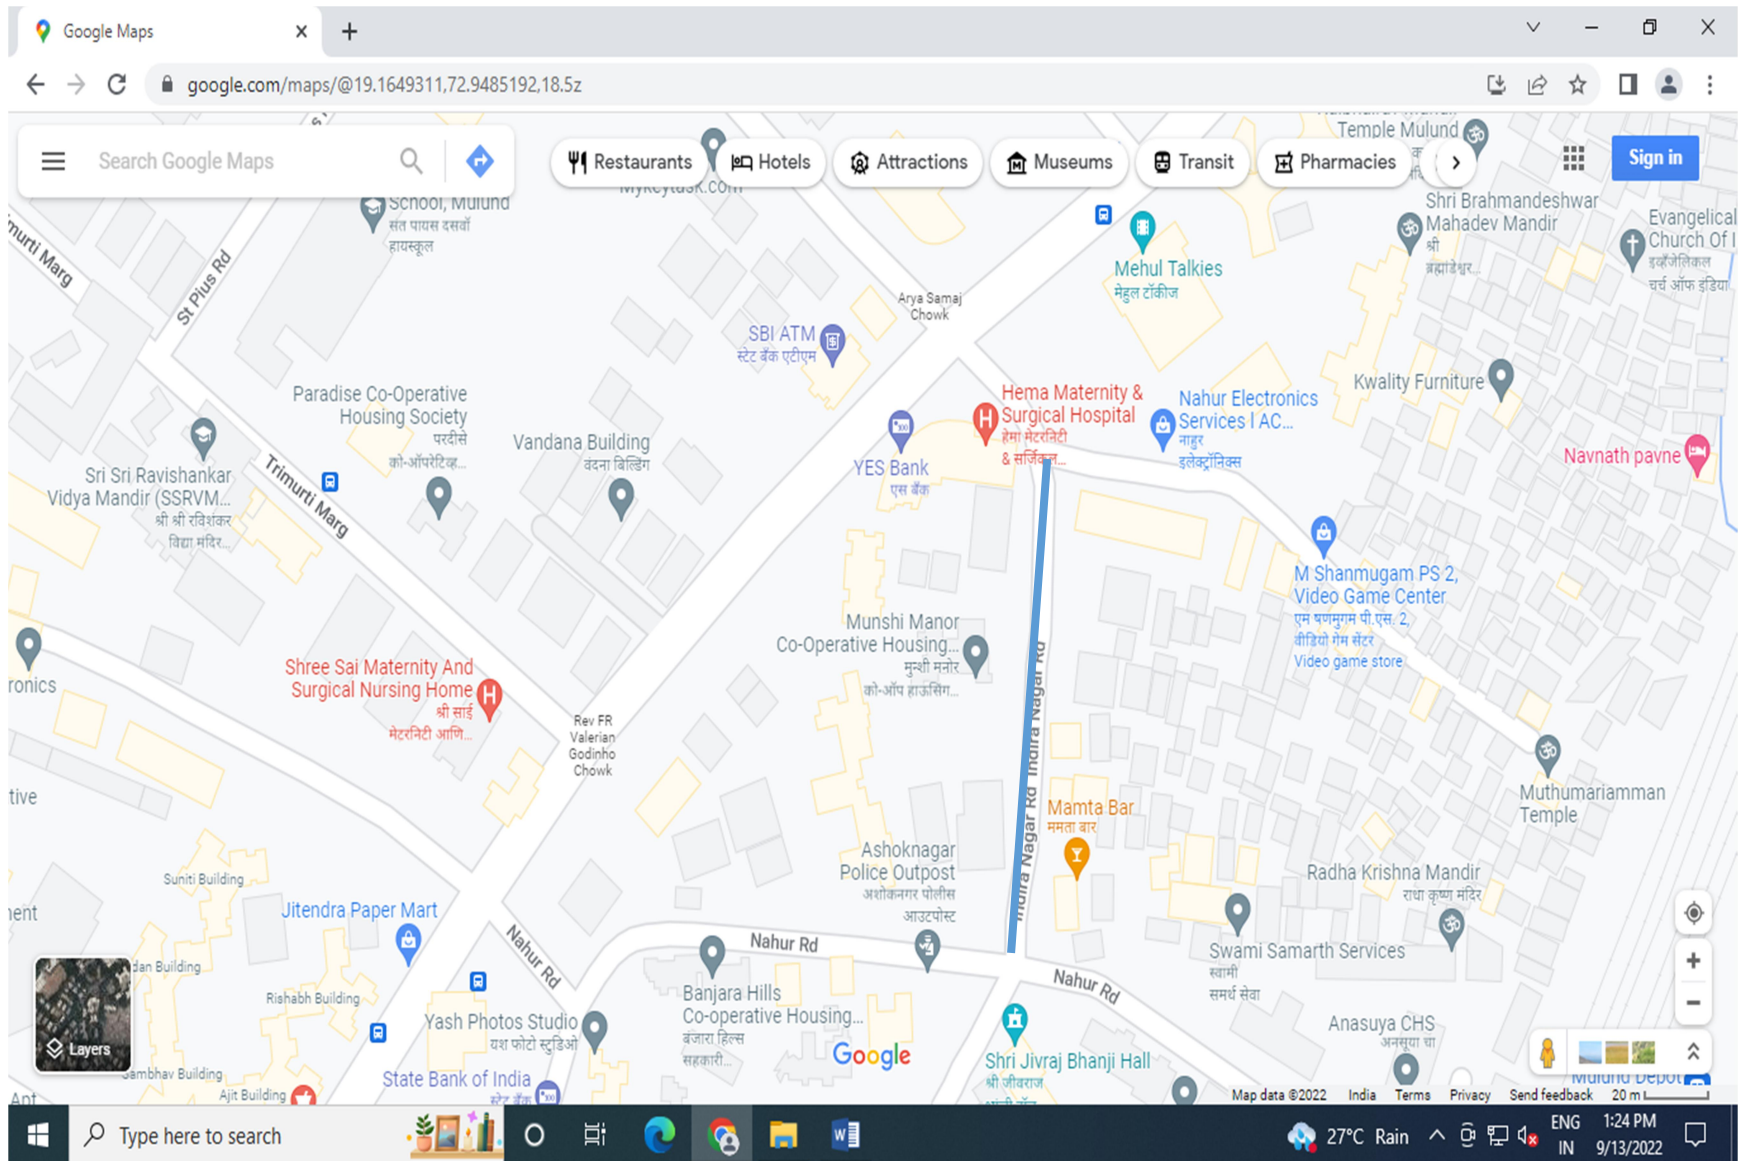

**KASTURBA ROAD (FROM ICCHAPURTI MANDIR TO RHB ROAD)**

**VEER SAMBHAJI NAGAR ROAD (FROM LBS ROAD TO DEAD END)**

**MANIKLAL ASTIK ROAD (FROM D.D.U. ROAD TO S. N. ROAD)**

**NAHUR GAON ROAD (FROM J. N. ROAD TO HANUMAN TEMPLE)**

**INDIRA NAGAR ROAD (FROM SHIVSENA SHAKHA TO MAMTA BAR)**

**MUNICIPAL CAMP SCHOOL ROAD (FROM GGS TO SCHOOL GATE)**

**SAINATHWADI ROAD (SAIBABA MANDIR TO DEAD END)**

**TATA COLONY CROSS ROAD (PALLAVI SOCIETY ROAD)**

**TATA COLONY CROSS ROAD ( SWAPNIL SOCIETY ROAD)**

**INDRAPRASTHA ROAD, MULUND EAST**

**L. T. ROAD EXTENSION ( FROM CHAFEKAR BANDHU ROAD TO V. B. PHADAKE ROAD)**

**DISPENSARY ROAD ( FROM G.G.S ROAD TO DEAD END )**

## CHANDANBAUG LANE ROAD

**B P CROSS ROAD NO.1**

**B P CROSS ROAD NO.2**

**P G THAKKAR ROAD**

**ASHA NAGAR ROAD**

**DADA SAHEB GAIKWAD ROA**

**R P ROAD**