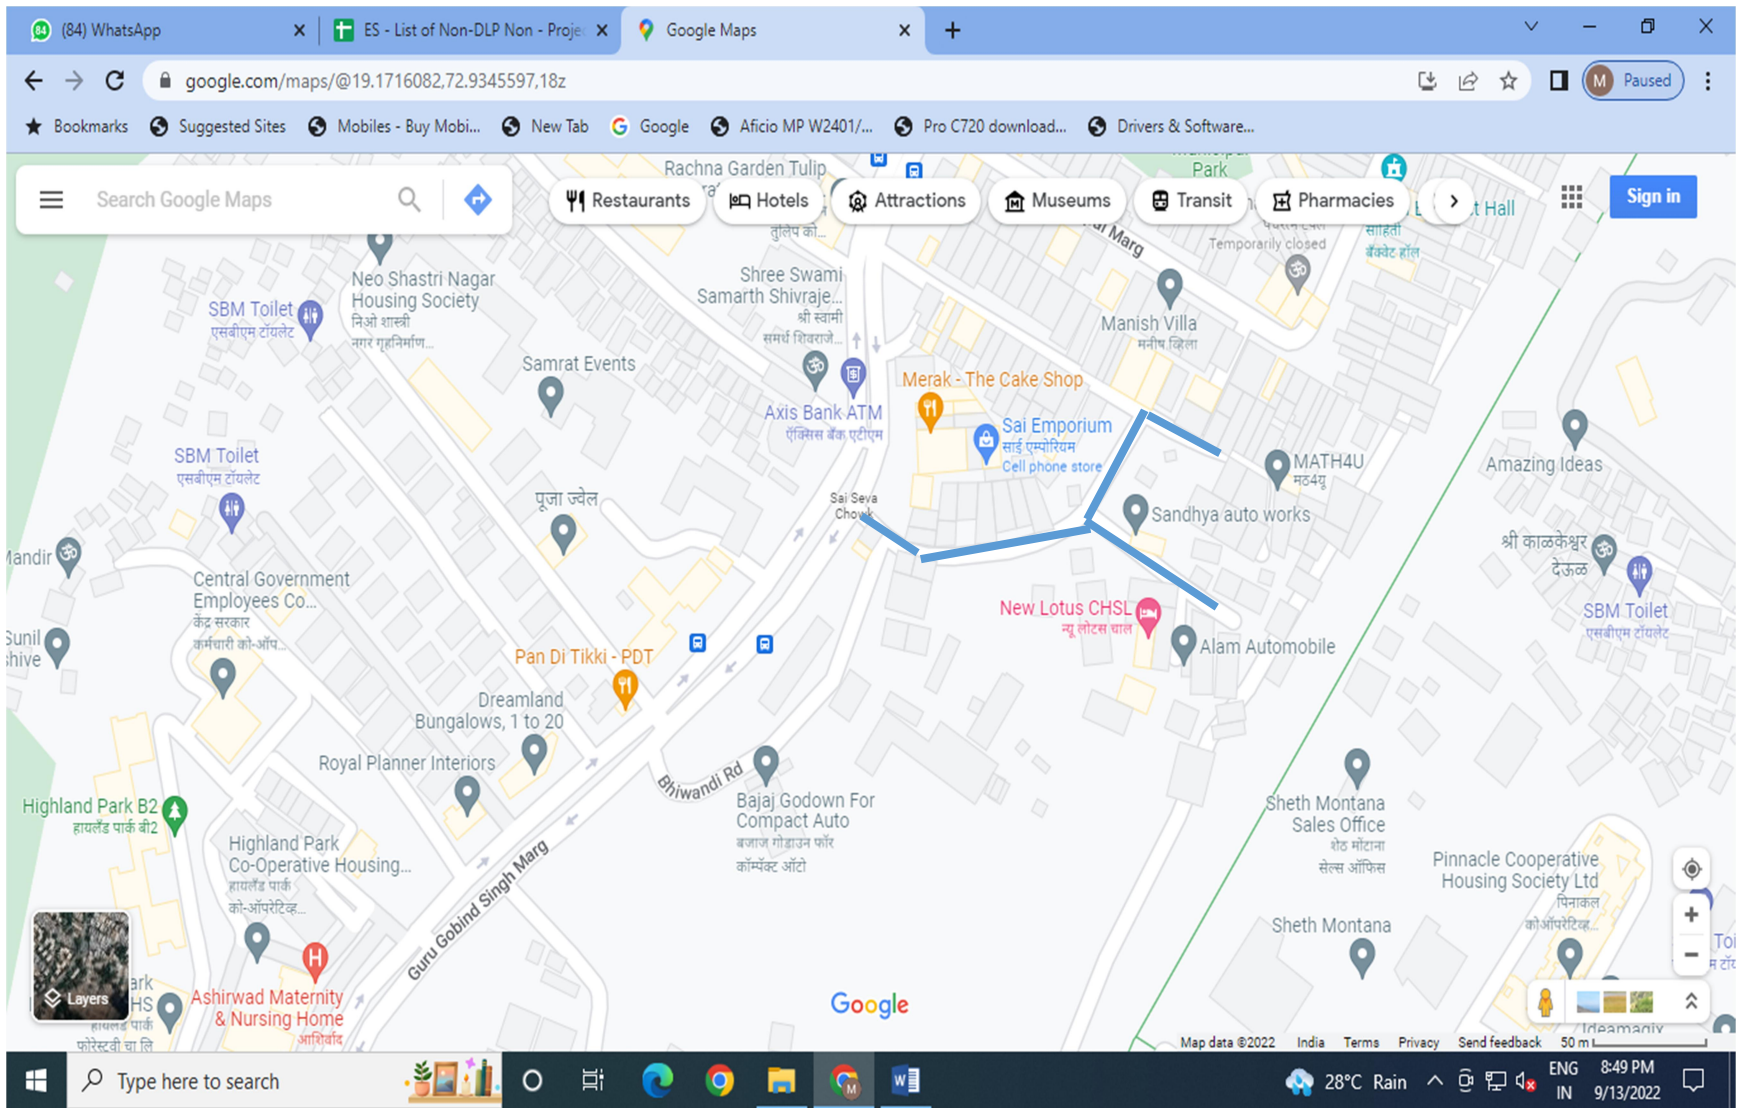

**KASTURBA ROAD (FROM ICCHAPURTI MANDIR TO RHB ROAD)**

**VEER SAMBHAJI NAGAR ROAD (FROM LBS ROAD TO DEAD END)**

**MANIKLAL ASTIK ROAD (FROM D.D.U. ROAD TO S. N. ROAD)**

**NAHUR GAON ROAD (FROM J. N. ROAD TO HANUMAN TEMPLE)**

**INDIRA NAGAR ROAD (FROM SHIVSENA SHAKHA TO MAMTA BAR)**

**MUNICIPAL CAMP SCHOOL ROAD (FROM GGS TO SCHOOL GATE)**

**SAINATHWADI ROAD (SAIBABA MANDIR TO DEAD END)**

**TATA COLONY CROSS ROAD (PALLAVI SOCIETY ROAD)**

**TATA COLONY CROSS ROAD ( SWAPNIL SOCIETY ROAD)**

**INDRAPRASTHA ROAD, MULUND EAST**

**L. T. ROAD EXTENSION ( FROM CHAFEKAR BANDHU ROAD TO V. B. PHADAKE ROAD)**

**DISPENSARY ROAD ( FROM G.G.S ROAD TO DEAD END )**

## CHANDANBAUG LANE ROAD

**B P CROSS ROAD NO.1**

**B P CROSS ROAD NO.2**

**P G THAKKAR ROAD**

**ASHA NAGAR ROAD**

**DADA SAHEB GAIKWAD ROA**

**R P ROAD**