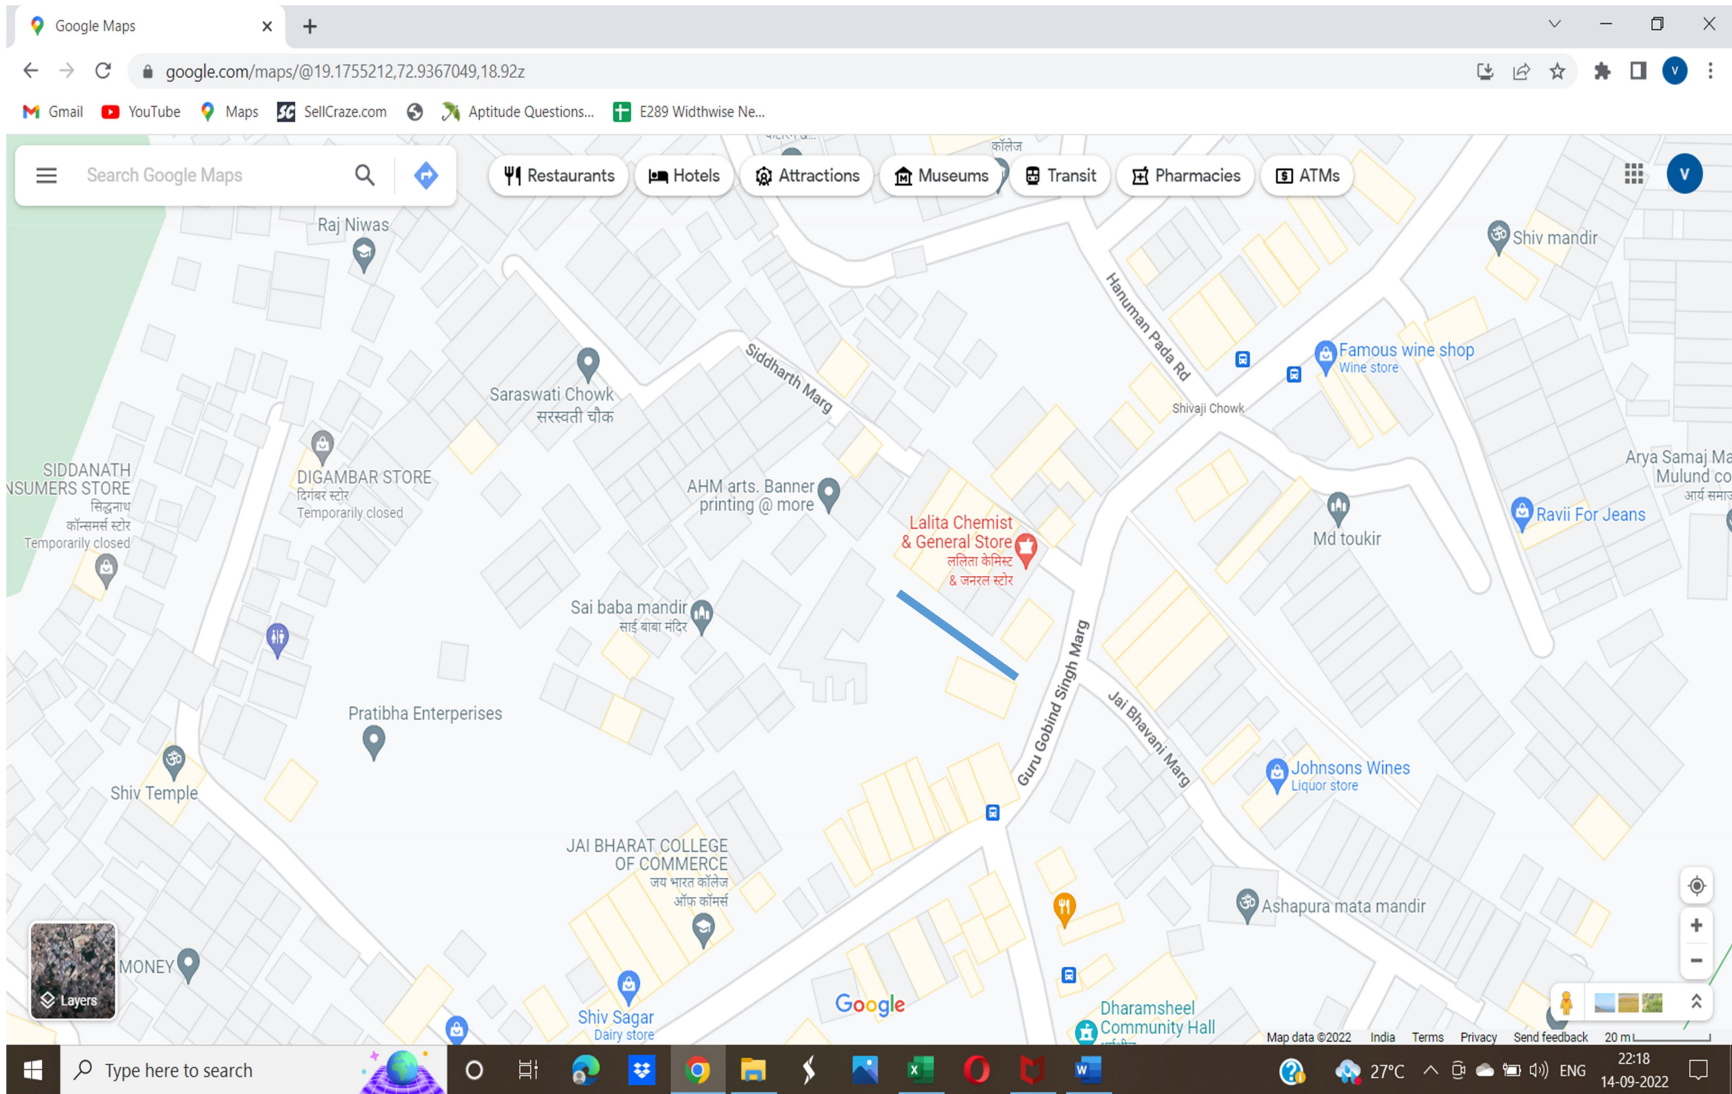

**KASTURBA ROAD (FROM ICCHAPURTI MANDIR TO RHB ROAD)**

**VEER SAMBHAJI NAGAR ROAD (FROM LBS ROAD TO DEAD END)**

**MANIKLAL ASTIK ROAD (FROM D.D.U. ROAD TO S. N. ROAD)**

**NAHUR GAON ROAD (FROM J. N. ROAD TO HANUMAN TEMPLE)**

**INDIRA NAGAR ROAD (FROM SHIVSENA SHAKHA TO MAMTA BAR)**

**MUNICIPAL CAMP SCHOOL ROAD (FROM GGS TO SCHOOL GATE)**

**SAINATHWADI ROAD (SAIBABA MANDIR TO DEAD END)**

**TATA COLONY CROSS ROAD (PALLAVI SOCIETY ROAD)**

**TATA COLONY CROSS ROAD ( SWAPNIL SOCIETY ROAD)**

**INDRAPRASTHA ROAD, MULUND EAST**

**L. T. ROAD EXTENSION ( FROM CHAFEKAR BANDHU ROAD TO V. B. PHADAKE ROAD)**

**DISPENSARY ROAD ( FROM G.G.S ROAD TO DEAD END )**

## CHANDANBAUG LANE ROAD

**B P CROSS ROAD NO.1**

**B P CROSS ROAD NO.2**

**P G THAKKAR ROAD**

**ASHA NAGAR ROAD**

**DADA SAHEB GAIKWAD ROA**

**R P ROAD**