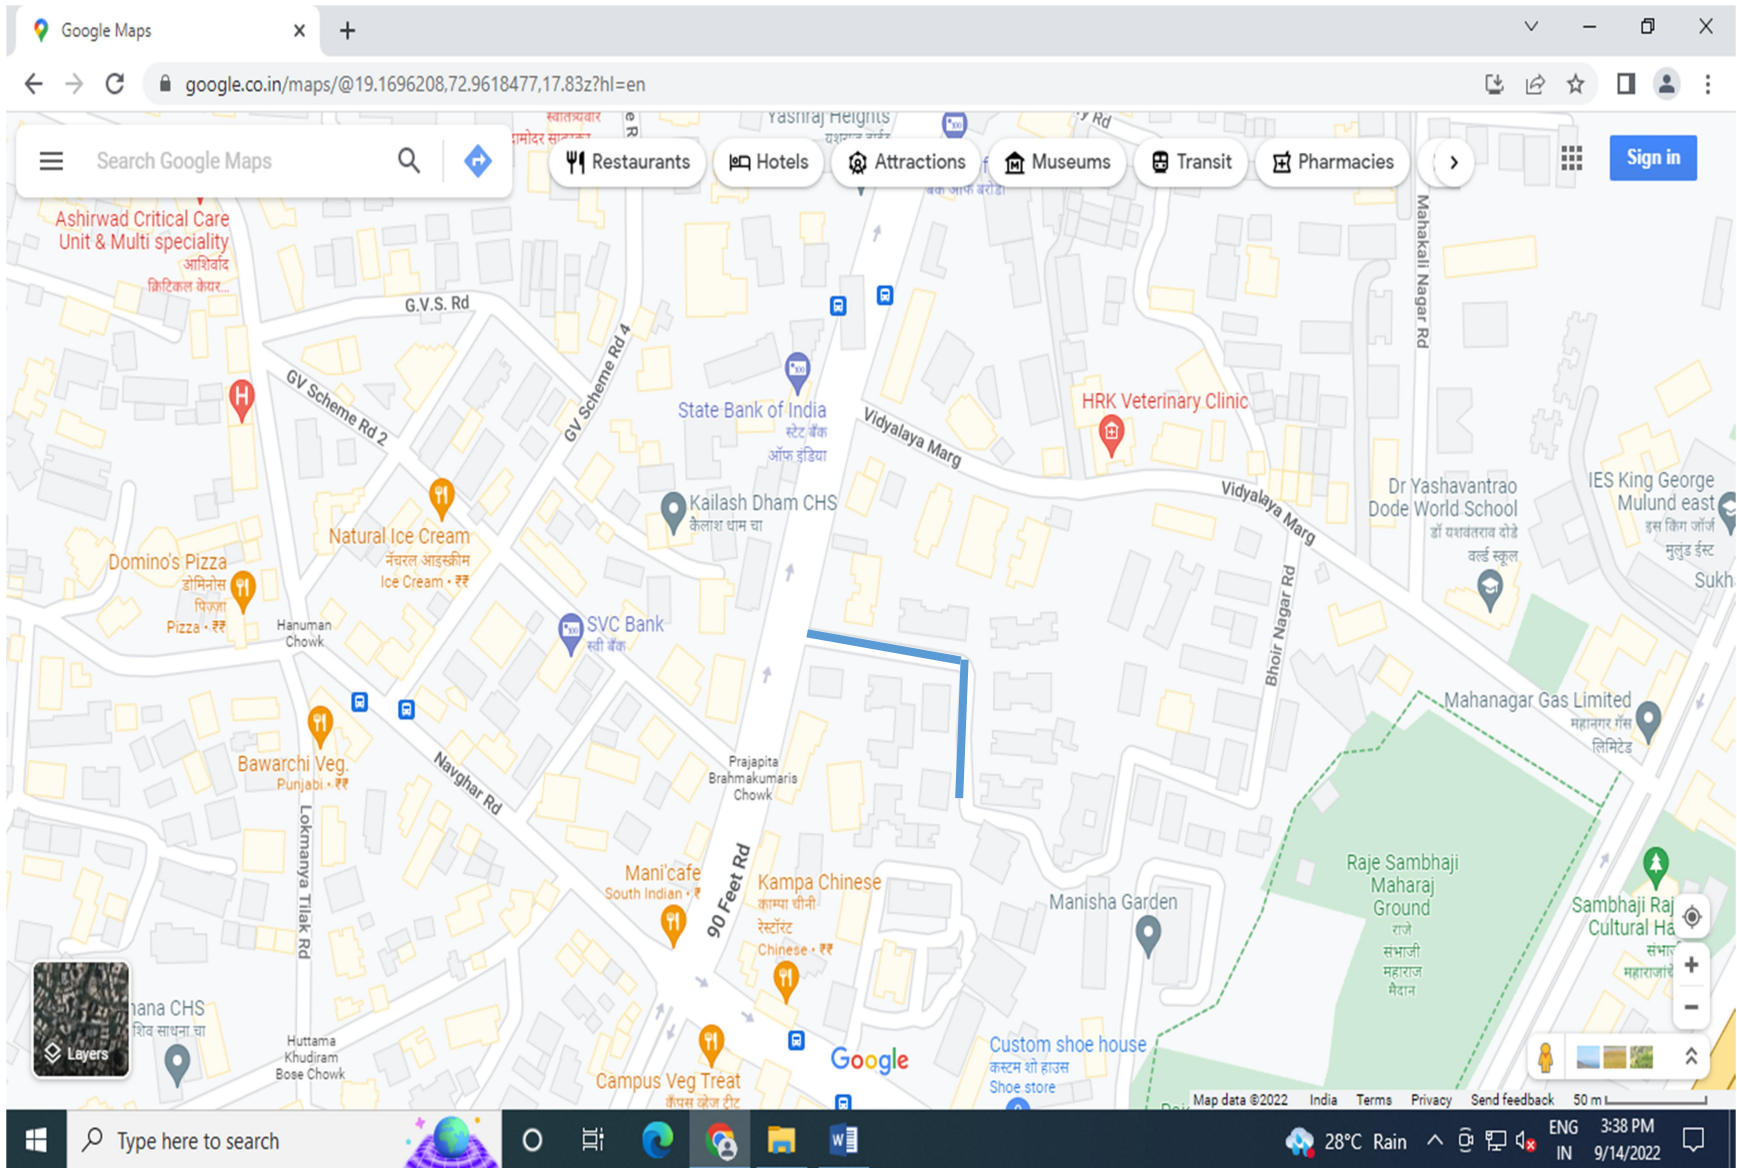

**KASTURBA ROAD (FROM ICCHAPURTI MANDIR TO RHB ROAD)**

**VEER SAMBHAJI NAGAR ROAD (FROM LBS ROAD TO DEAD END)**

**MANIKLAL ASTIK ROAD (FROM D.D.U. ROAD TO S. N. ROAD)**

**NAHUR GAON ROAD (FROM J. N. ROAD TO HANUMAN TEMPLE)**

**INDIRA NAGAR ROAD (FROM SHIVSENA SHAKHA TO MAMTA BAR)**

**MUNICIPAL CAMP SCHOOL ROAD (FROM GGS TO SCHOOL GATE)**

**SAINATHWADI ROAD (SAIBABA MANDIR TO DEAD END)**

**TATA COLONY CROSS ROAD (PALLAVI SOCIETY ROAD)**

**TATA COLONY CROSS ROAD ( SWAPNIL SOCIETY ROAD)**

**INDRAPRASTHA ROAD, MULUND EAST**

**L. T. ROAD EXTENSION ( FROM CHAFEKAR BANDHU ROAD TO V. B. PHADAKE ROAD)**

**DISPENSARY ROAD ( FROM G.G.S ROAD TO DEAD END )**