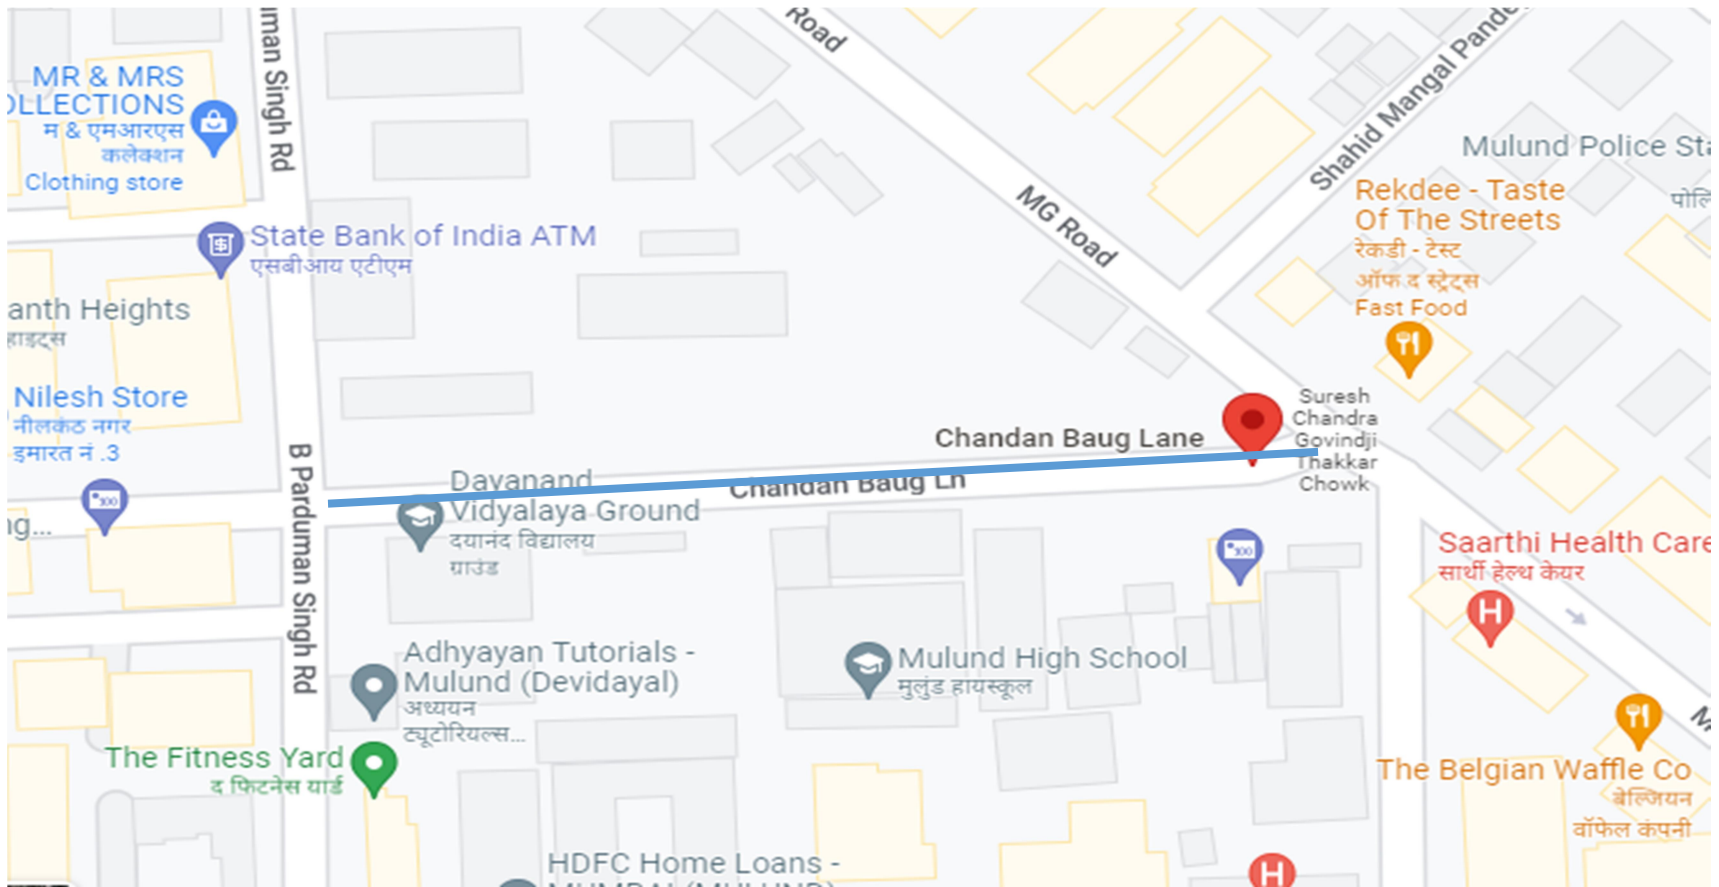

CHANDANBAUG LANE ROAD