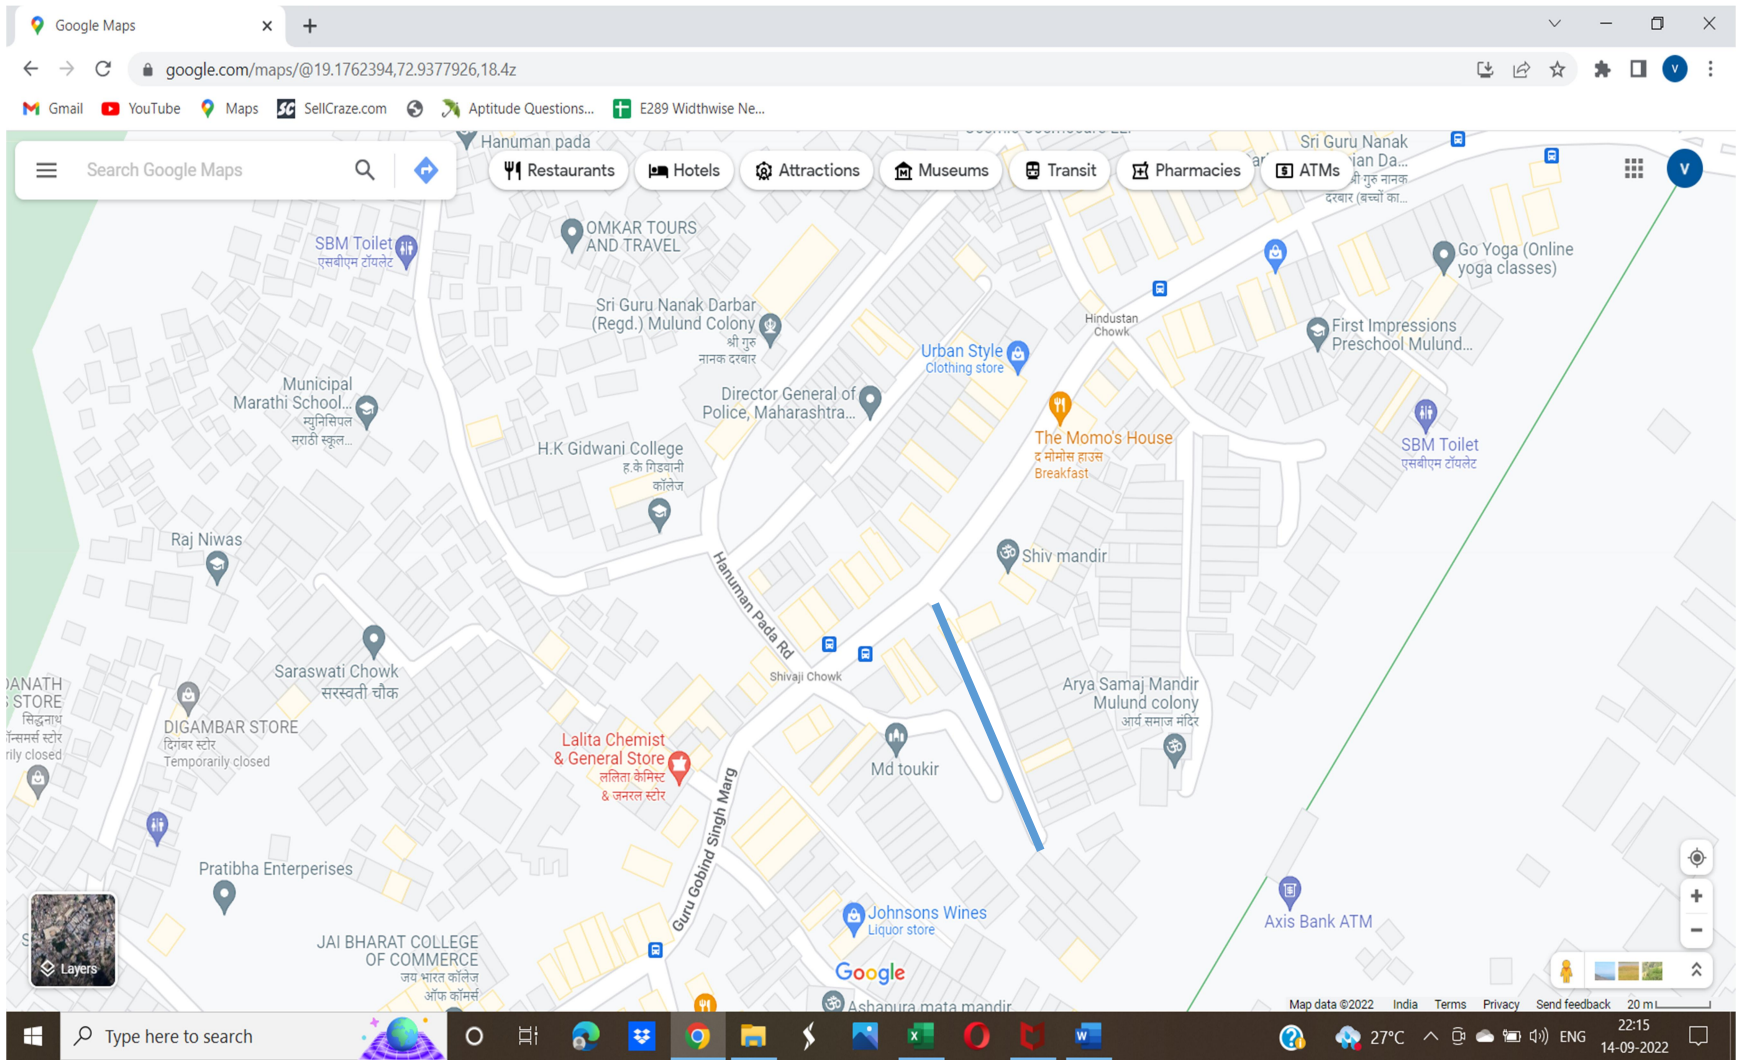

**INDIRA NAGAR ROAD (FROM SHIVSENA SHAKHA TO MAMTA BAR)**

**MUNICIPAL CAMP SCHOOL ROAD (FROM GGS TO SCHOOL GATE)**

**SAINATHWADI ROAD (SAIBABA MANDIR TO DEAD END)**

**TATA COLONY CROSS ROAD (PALLAVI SOCIETY ROAD)**

**TATA COLONY CROSS ROAD ( SWAPNIL SOCIETY ROAD)**

**INDRAPRASTHA ROAD, MULUND EAST**

**L. T. ROAD EXTENSION ( FROM CHAFEKAR BANDHU ROAD TO V. B. PHADAKE ROAD)**

**DISPENSARY ROAD ( FROM G.G.S ROAD TO DEAD END )**