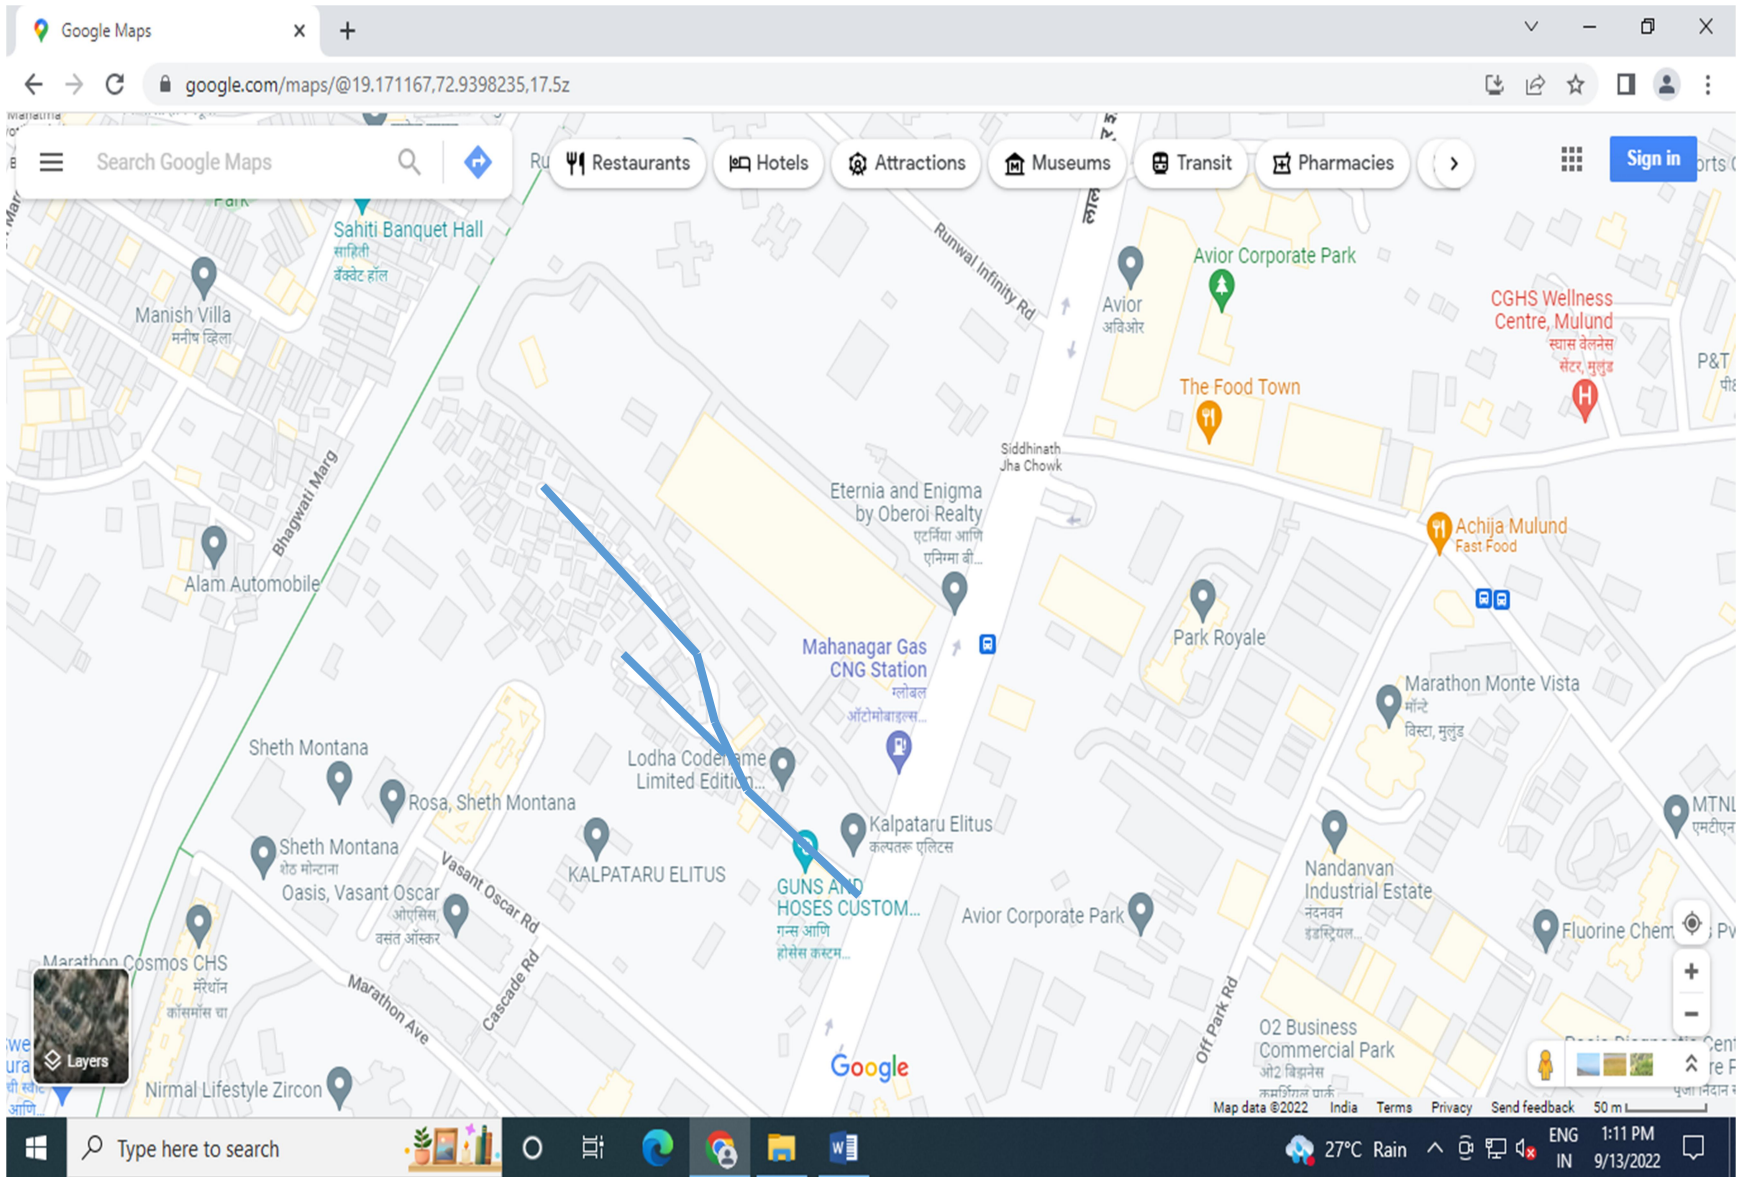

**KASTURBA ROAD (FROM ICCHAPURTI MANDIR TO RHB ROAD)**

**VEER SAMBHAJI NAGAR ROAD (FROM LBS ROAD TO DEAD END)**

**MANIKLAL ASTIK ROAD (FROM D.D.U. ROAD TO S. N. ROAD)**

**NAHUR GAON ROAD (FROM J. N. ROAD TO HANUMAN TEMPLE)**

**INDIRA NAGAR ROAD (FROM SHIVSENA SHAKHA TO MAMTA BAR)**

**MUNICIPAL CAMP SCHOOL ROAD (FROM GGS TO SCHOOL GATE)**

**SAINATHWADI ROAD (SAIBABA MANDIR TO DEAD END)**

**TATA COLONY CROSS ROAD (PALLAVI SOCIETY ROAD)**

**TATA COLONY CROSS ROAD ( SWAPNIL SOCIETY ROAD)**

**INDRAPRASTHA ROAD, MULUND EAST**

**L. T. ROAD EXTENSION ( FROM CHAFEKAR BANDHU ROAD TO V. B. PHADAKE ROAD)**

**DISPENSARY ROAD ( FROM G.G.S ROAD TO DEAD END )**

## CHANDANBAUG LANE ROAD

**B P CROSS ROAD NO.1**

**B P CROSS ROAD NO.2**

**P G THAKKAR ROAD**

**ASHA NAGAR ROAD**

**DADA SAHEB GAIKWAD ROA**

**R P ROAD**