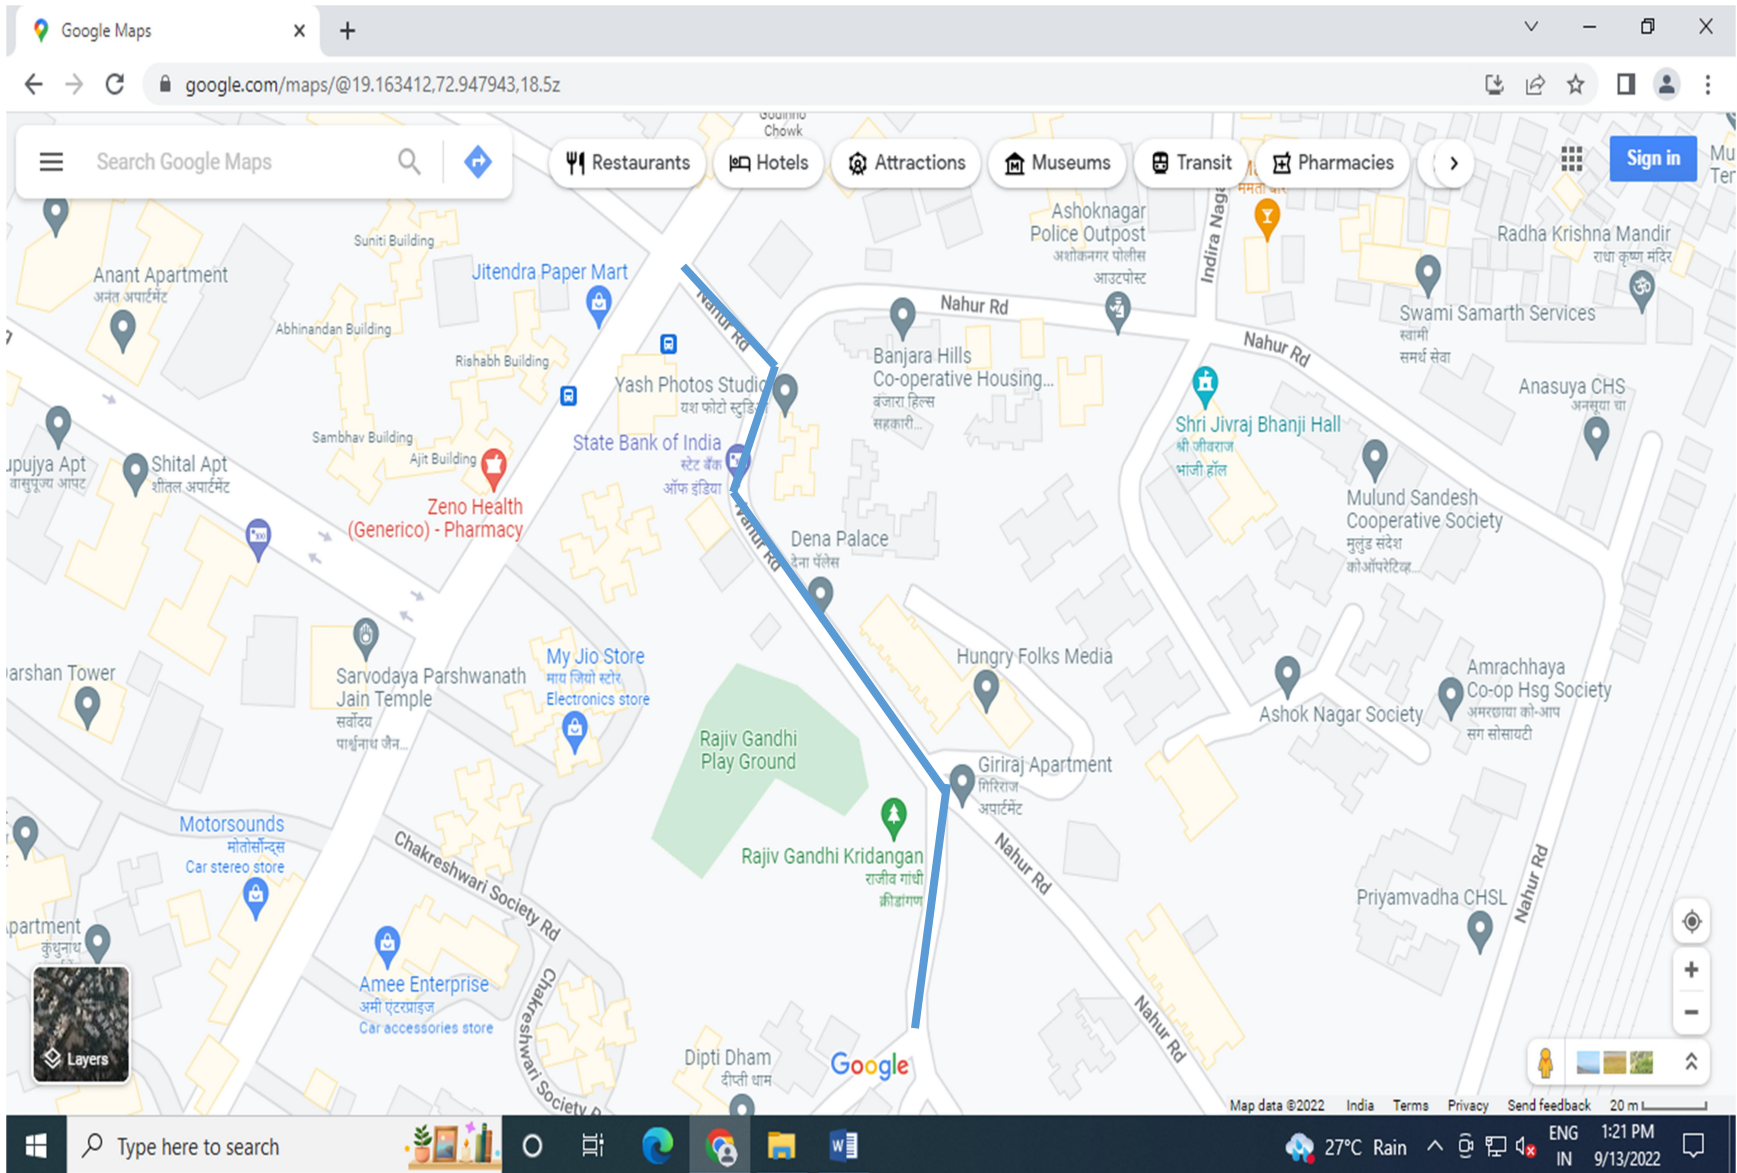

**KASTURBA ROAD (FROM ICCHAPURTI MANDIR TO RHB ROAD)**

**VEER SAMBHAJI NAGAR ROAD (FROM LBS ROAD TO DEAD END)**

**MANIKLAL ASTIK ROAD (FROM D.D.U. ROAD TO S. N. ROAD)**

**NAHUR GAON ROAD (FROM J. N. ROAD TO HANUMAN TEMPLE)**

**INDIRA NAGAR ROAD (FROM SHIVSENA SHAKHA TO MAMTA BAR)**

**MUNICIPAL CAMP SCHOOL ROAD (FROM GGS TO SCHOOL GATE)**

**SAINATHWADI ROAD (SAIBABA MANDIR TO DEAD END)**

**TATA COLONY CROSS ROAD (PALLAVI SOCIETY ROAD)**

**TATA COLONY CROSS ROAD ( SWAPNIL SOCIETY ROAD)**

**INDRAPRASTHA ROAD, MULUND EAST**

**L. T. ROAD EXTENSION ( FROM CHAFEKAR BANDHU ROAD TO V. B. PHADAKE ROAD)**

**DISPENSARY ROAD ( FROM G.G.S ROAD TO DEAD END )**

## CHANDANBAUG LANE ROAD

**B P CROSS ROAD NO.1**

**B P CROSS ROAD NO.2**

**P G THAKKAR ROAD**

**ASHA NAGAR ROAD**

**DADA SAHEB GAIKWAD ROA**

**R P ROAD**