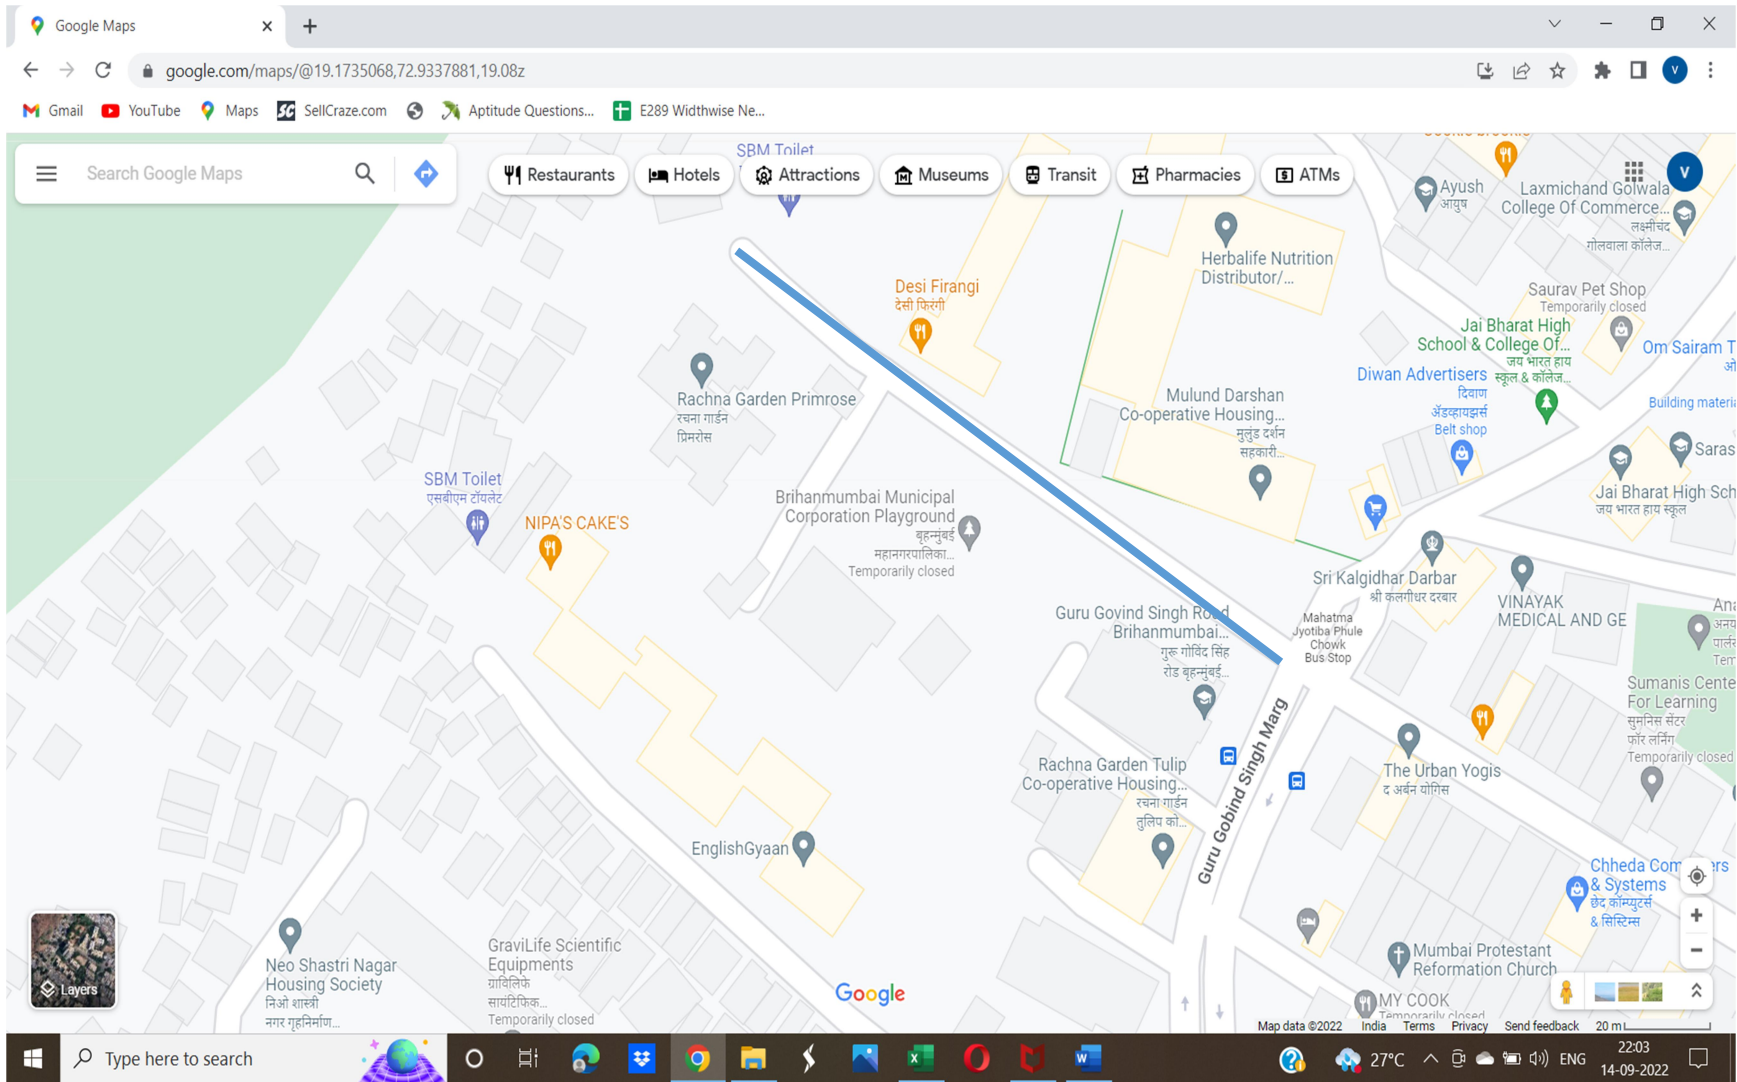

**INDIRA NAGAR ROAD (FROM SHIVSENA SHAKHA TO MAMTA BAR)**

**MUNICIPAL CAMP SCHOOL ROAD (FROM GGS TO SCHOOL GATE)**

**SAINATHWADI ROAD (SAIBABA MANDIR TO DEAD END)**

**TATA COLONY CROSS ROAD (PALLAVI SOCIETY ROAD)**

**TATA COLONY CROSS ROAD ( SWAPNIL SOCIETY ROAD)**

**INDRAPRASTHA ROAD, MULUND EAST**

**L. T. ROAD EXTENSION ( FROM CHAFEKAR BANDHU ROAD TO V. B. PHADAKE ROAD)**

**DISPENSARY ROAD ( FROM G.G.S ROAD TO DEAD END )**