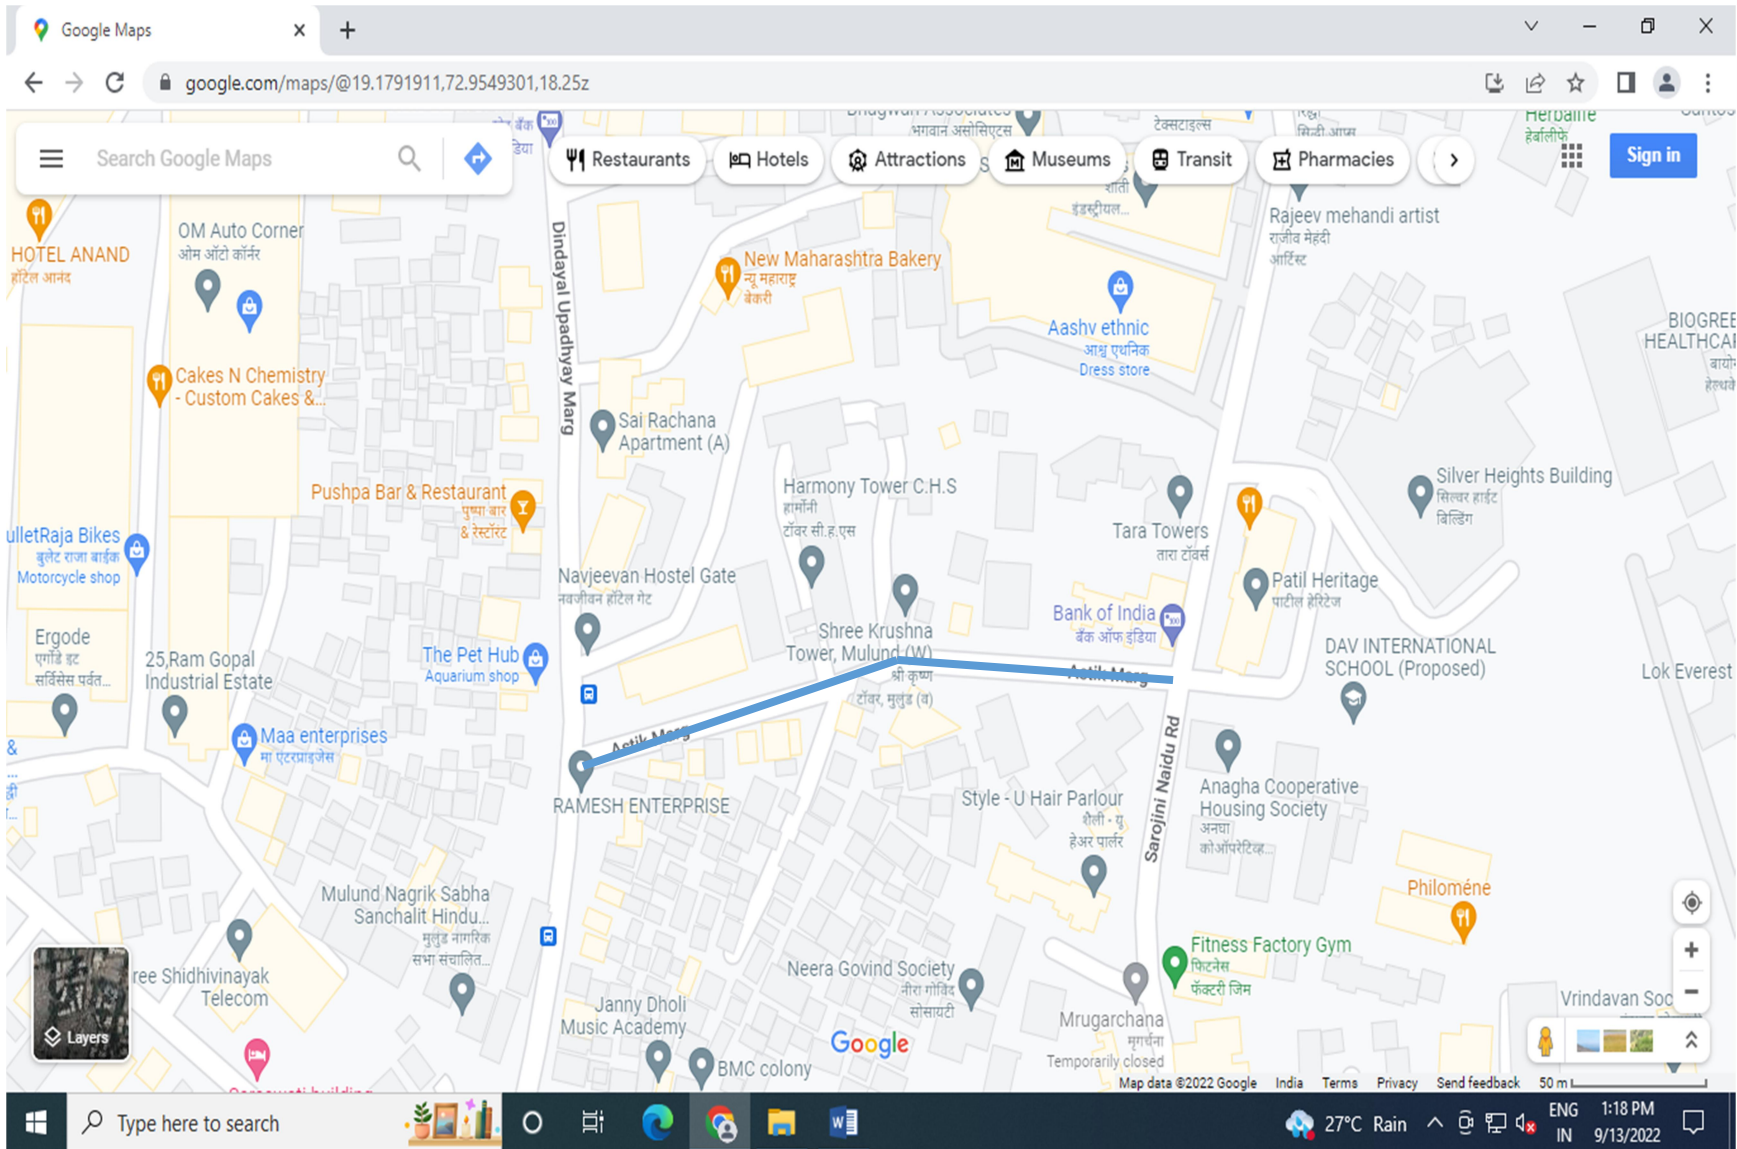

**KASTURBA ROAD (FROM ICCHAPURTI MANDIR TO RHB ROAD)**

**VEER SAMBHAJI NAGAR ROAD (FROM LBS ROAD TO DEAD END)**

**MANIKLAL ASTIK ROAD (FROM D.D.U. ROAD TO S. N. ROAD)**

**NAHUR GAON ROAD (FROM J. N. ROAD TO HANUMAN TEMPLE)**

**INDIRA NAGAR ROAD (FROM SHIVSENA SHAKHA TO MAMTA BAR)**

**MUNICIPAL CAMP SCHOOL ROAD (FROM GGS TO SCHOOL GATE)**

**SAINATHWADI ROAD (SAIBABA MANDIR TO DEAD END)**

**TATA COLONY CROSS ROAD (PALLAVI SOCIETY ROAD)**

**TATA COLONY CROSS ROAD ( SWAPNIL SOCIETY ROAD)**

**INDRAPRASTHA ROAD, MULUND EAST**

**L. T. ROAD EXTENSION ( FROM CHAFEKAR BANDHU ROAD TO V. B. PHADAKE ROAD)**

**DISPENSARY ROAD ( FROM G.G.S ROAD TO DEAD END )**

## CHANDANBAUG LANE ROAD

**B P CROSS ROAD NO.1**

**B P CROSS ROAD NO.2**

**P G THAKKAR ROAD**

**ASHA NAGAR ROAD**

**DADA SAHEB GAIKWAD ROA**

**R P ROAD**