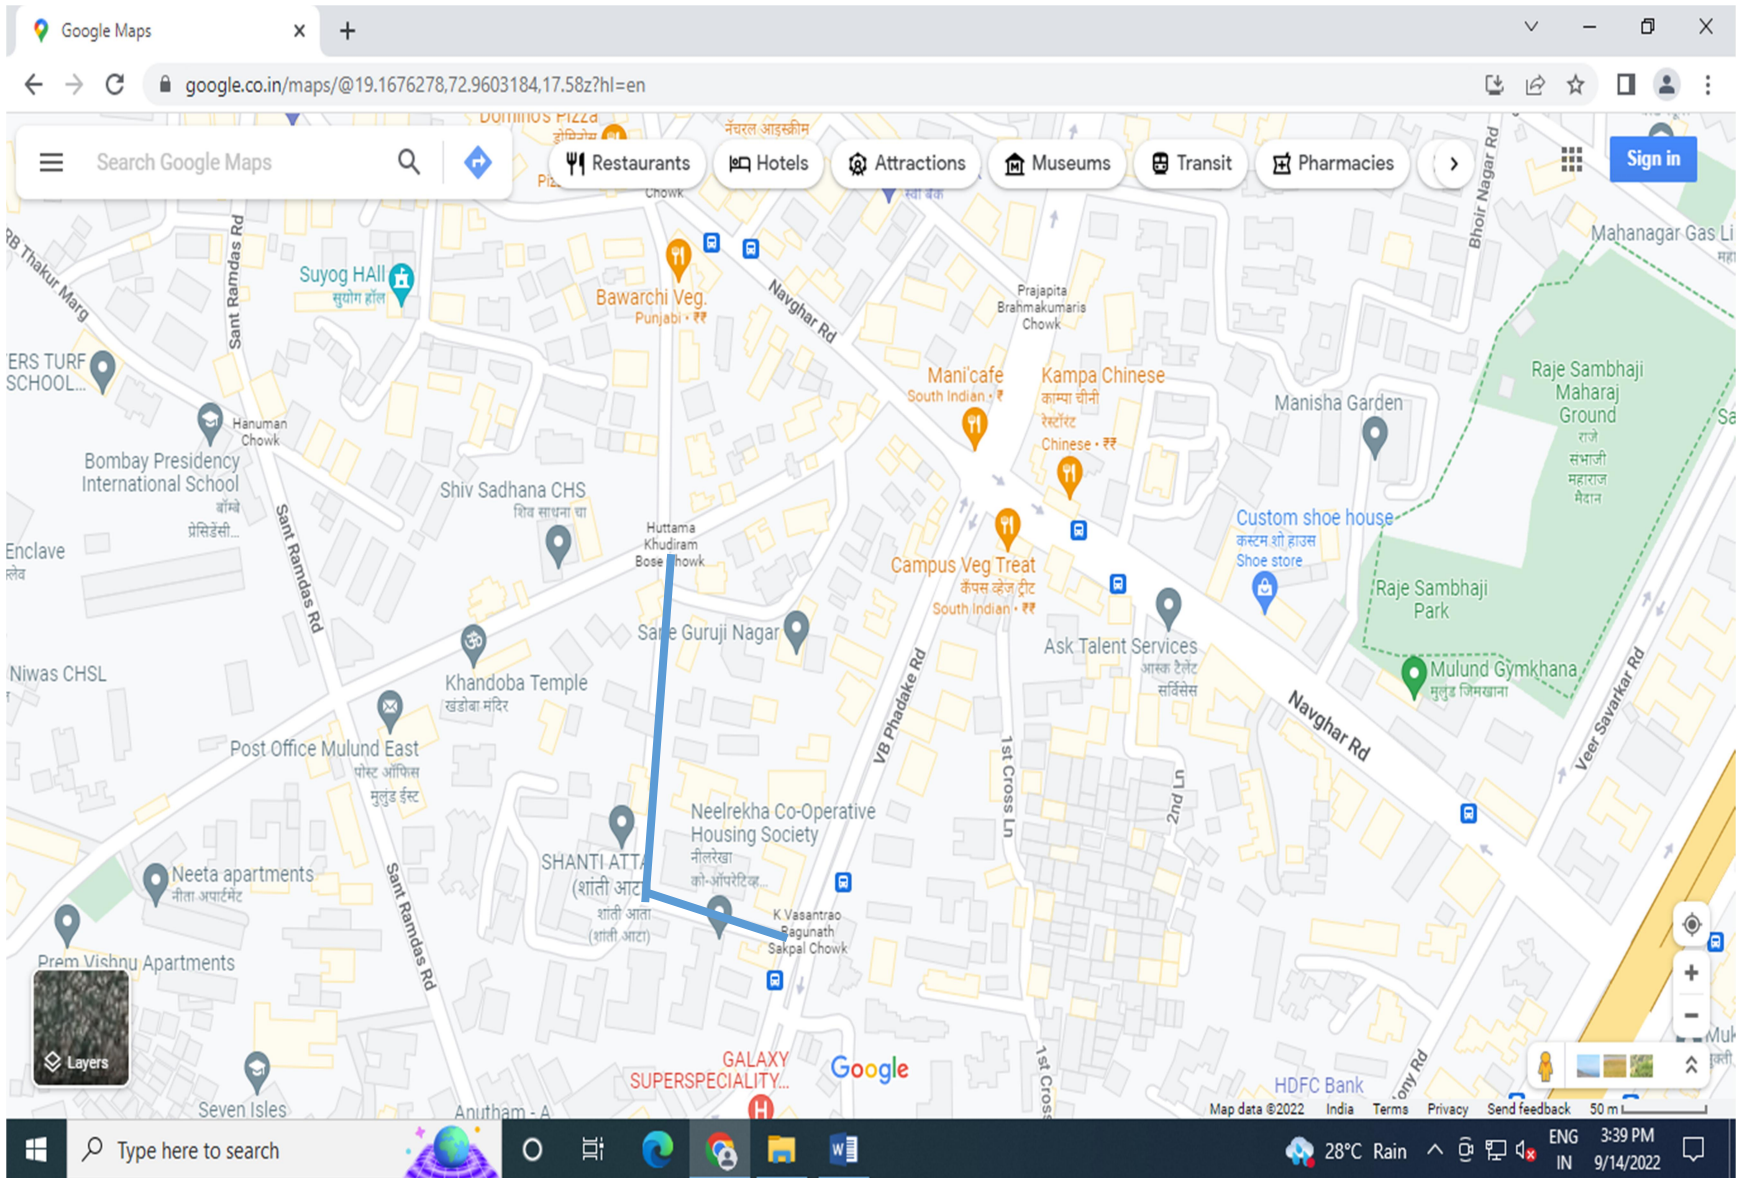

**KASTURBA ROAD (FROM ICCHAPURTI MANDIR TO RHB ROAD)**

**VEER SAMBHAJI NAGAR ROAD (FROM LBS ROAD TO DEAD END)**

**MANIKLAL ASTIK ROAD (FROM D.D.U. ROAD TO S. N. ROAD)**

**NAHUR GAON ROAD (FROM J. N. ROAD TO HANUMAN TEMPLE)**

**INDIRA NAGAR ROAD (FROM SHIVSENA SHAKHA TO MAMTA BAR)**

**MUNICIPAL CAMP SCHOOL ROAD (FROM GGS TO SCHOOL GATE)**

**SAINATHWADI ROAD (SAIBABA MANDIR TO DEAD END)**

**TATA COLONY CROSS ROAD (PALLAVI SOCIETY ROAD)**

**TATA COLONY CROSS ROAD ( SWAPNIL SOCIETY ROAD)**

**INDRAPRASTHA ROAD, MULUND EAST**

**L. T. ROAD EXTENSION ( FROM CHAFEKAR BANDHU ROAD TO V. B. PHADAKE ROAD)**

**DISPENSARY ROAD ( FROM G.G.S ROAD TO DEAD END )**